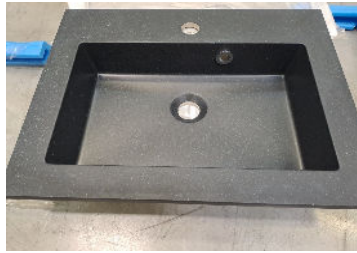

DESCRIPTION	QUANTITY
LOT 1: Washbasins Standard & Hand finish	3089 PCS
LOT 2: Shoyer Trays	508 PCS

**LOT 1**

DESCRIPTION	QUANTITY	EXW PRICE	TOTAL EUR
<b>WASHBASINS:</b>			
Sizes from 1010 mm ( Length )	2420	30 €	72.600,00 €
Sizes over 1010 mm ( Length )	669	30 €	20.070,00 €

**INSTALLATION TYPE:** Countertop & Furniture

LOT 1

LOT 1

**EXW PRICE:** Poland

**MOQ:** 1 Container 40 HC

**MATERIAL:** Mineral Composite

**LOT PURCHASE:** Partial lot allowed

**TECHNICAL DETAILS:** Mineral Composite is a material that fully utilises the extraordinary properties of dolomite.