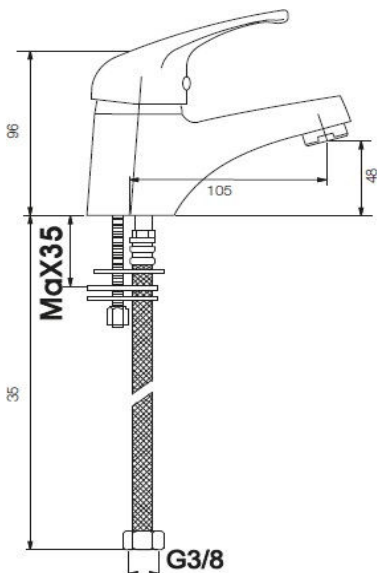

**EXW PRICE:** Barcelona, Spain**MOQ:** 1 Pallet**LOT PURCHASE:** Full lot only**DESCRIPTION**

Single command toilet faucet

**EXW PRICE/UNIT:** 15,06 €**QUANTITY:** 200**CHARACTERISTICS**

Single command toilet faucet with fixed nozzle.  
Designed to be mounted on worktop with hidden installation.  
Designed for public areas with high use range.  
Easy to clean.

**TECHNICAL DATA**

Made of chromed brass.  
Dimensions: 96 height x 105 width (mm).  
Connection thread 3/8".  
Supply pressure: min. 1 bar, max. 5 bar.  
Recommended pressure: 3 bar.  
40 mm cartridge with 24/100 outer thread aerator.  
Flow: 1,89 l/min.