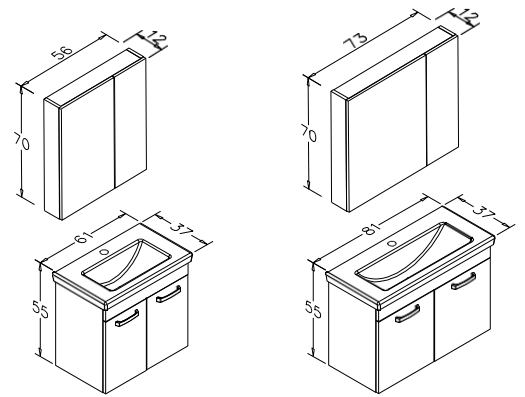

AYDOS 40 SIDE CABINET

FLATPACK - (Right-Left)

300 €

60 cm
White

BAFA 80 SET 585 €

80cm Vanity Unit + Ceramic Basin 345 €
Dinar 75 Mirror Cabinet 240 €

BAFA 60 SET 515 €

60cm Vanity Unit + Ceramic Basin 350 €
Dinar 55 Mirror Cabinet 165 €