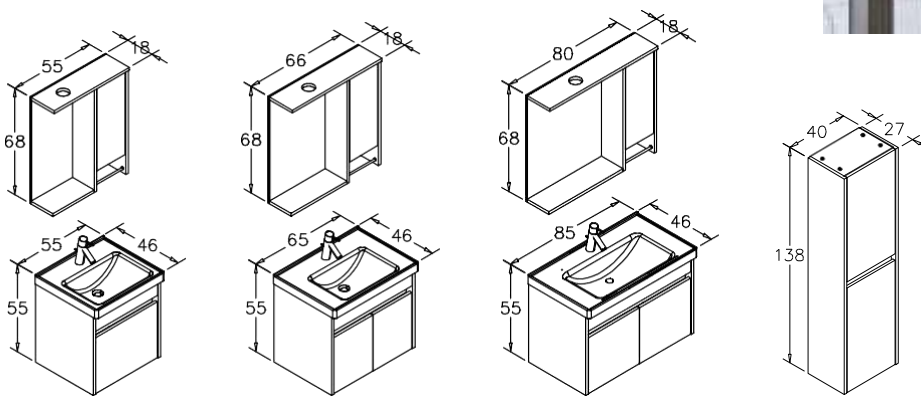

Retro Silver

RIVA 45 SET 410 €

45cm Vanity Unit + Ceramic Basin 280 €

45cm Upper Module 130 €

AYDOS

 Ceramic Basin

 Body; Melamine Particalboard
Door; High Gloss PET, MDF

 Soft Closing Door
Mirror with LED Spotlight