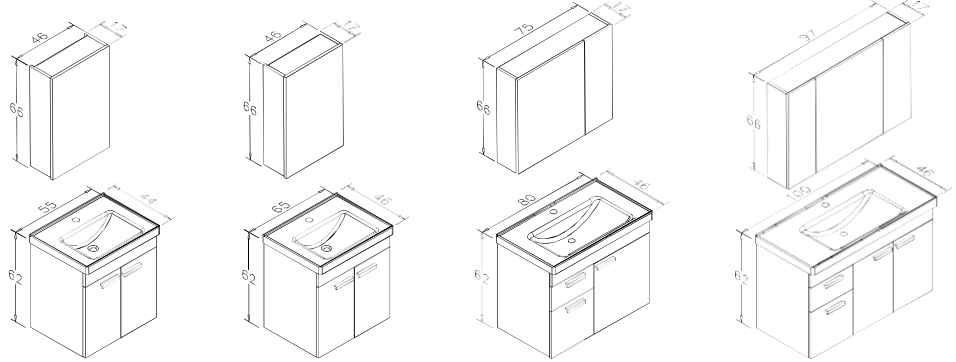

55cm Vanity Unit + Ceramic Basin
Dinar 45cm Mirror Cabinet

505 €

340 €
165 €

DINAR 40 SIDE CABINET

FLATPACK - (Right-Left)

300 €

 Ceramic Basin

 Body; Melamine Particalboard
Door; Melamine Particalboard
or High Gloss PET-MDF