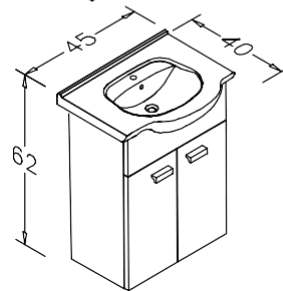

SOMA

Ceramic Basin

Melamine Particalboard

Soft Closing Door