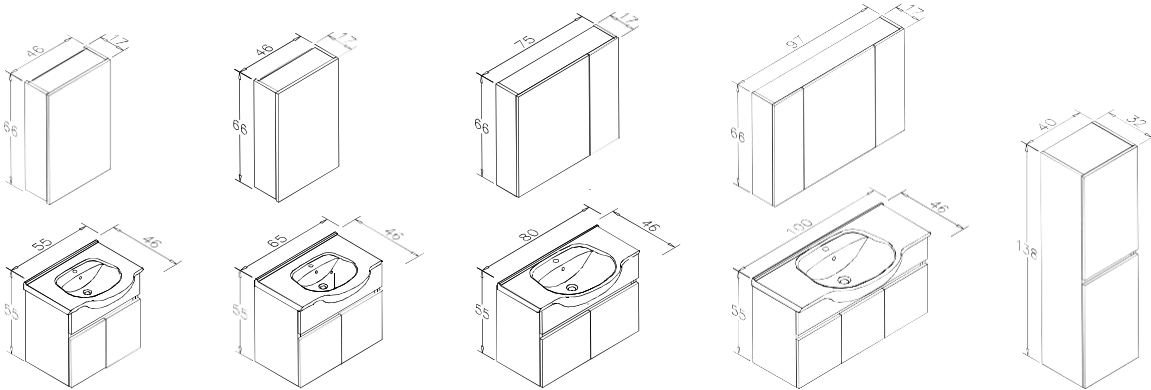

Ceramic Basin

Body: Melamine Particalboard Door; Melamine Particalboard or High Gloss PET-MDF

Soft Closing Door
Mirror with Cabinet