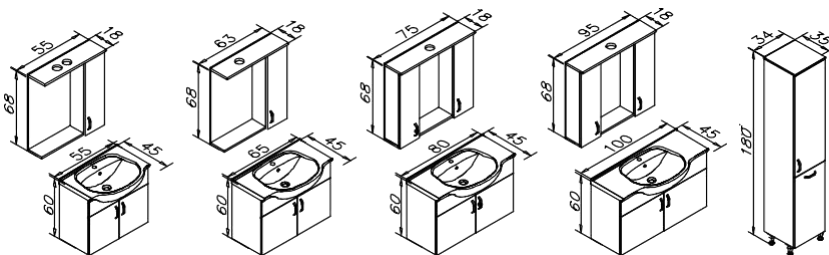

- Ceramic Basin
- Body; Melamine Particalboard
  Door; High Gloss PET, MDF
- Soft Closing Door
- Mirror with LED Spotlight