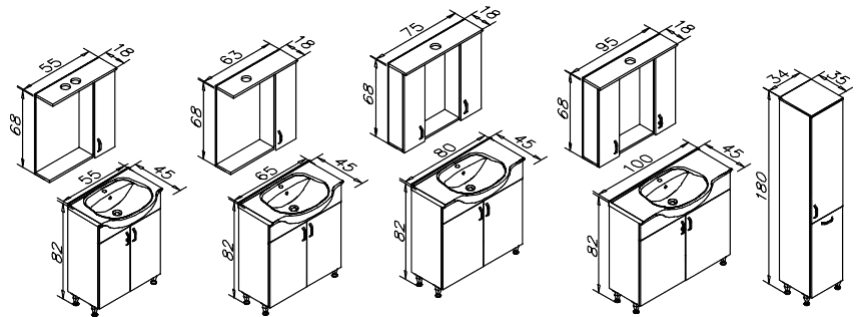

DURU WITH LEG

DURU 100 SET WITH LEGS

100cm Vanity Unit With Legs + Ceramic Basin
100cm Upper Cabinet

620 €

340 €

280 €

DURU 80 SET WITH LEGS

80cm Vanity Unit With Legs + Ceramic Basin
80cm Upper Cabinet

565 €

300 €

265 €

DURU 65 HSET WITH LEGS

65cm Vanity Unit With Legs + Ceramic Basin
65cm Upper Cabinet

480 €

270 €

210 €

DURU 55 SET WITH LEGS

55cm Vanity Unit With Legs + Ceramic Basin
55cm Upper Cabinet

460 €

260 €

200 €

DURU 35 SIDE CABINET

FLATPACK - (Right-Left)

300 €