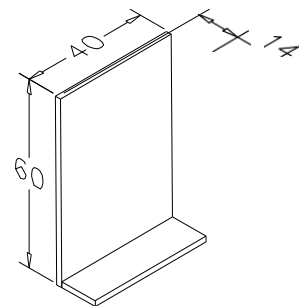

White

Irony

SOMA 45 SET 445 €
45cm Vanity Unit + Ceramic Basin 320 €
45cm Upper Module 125 €

Soma 45 cm
Irony

RIVA

Riva 45 cm
Retro Silver

-  Ceramic Basin
-  Melamine Particalboard
-  Soft Closing Door

White