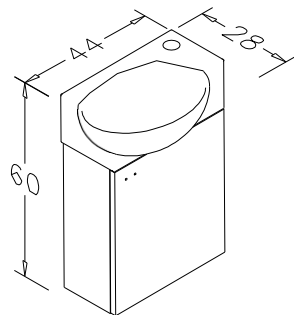

White

Irony

SOMA 45 SET 445 €
45cm Vanity Unit + Ceramic Basin 320 €
45cm Upper Module 125 €

Soma 45 cm
Irony

RIVA

Riva 45 cm
Retro Silver

-  Ceramic Basin
-  Melamine Particalboard
-  Soft Closing Door

White